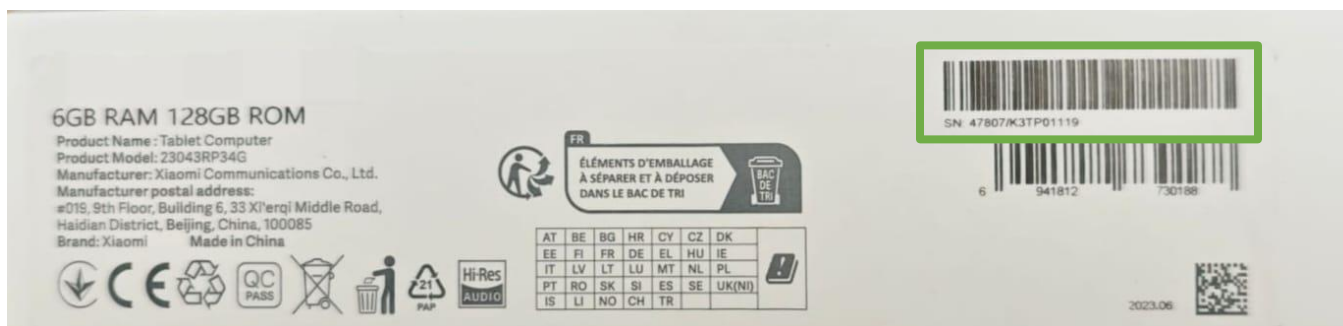

Kako najti serijsko številko (SN)?