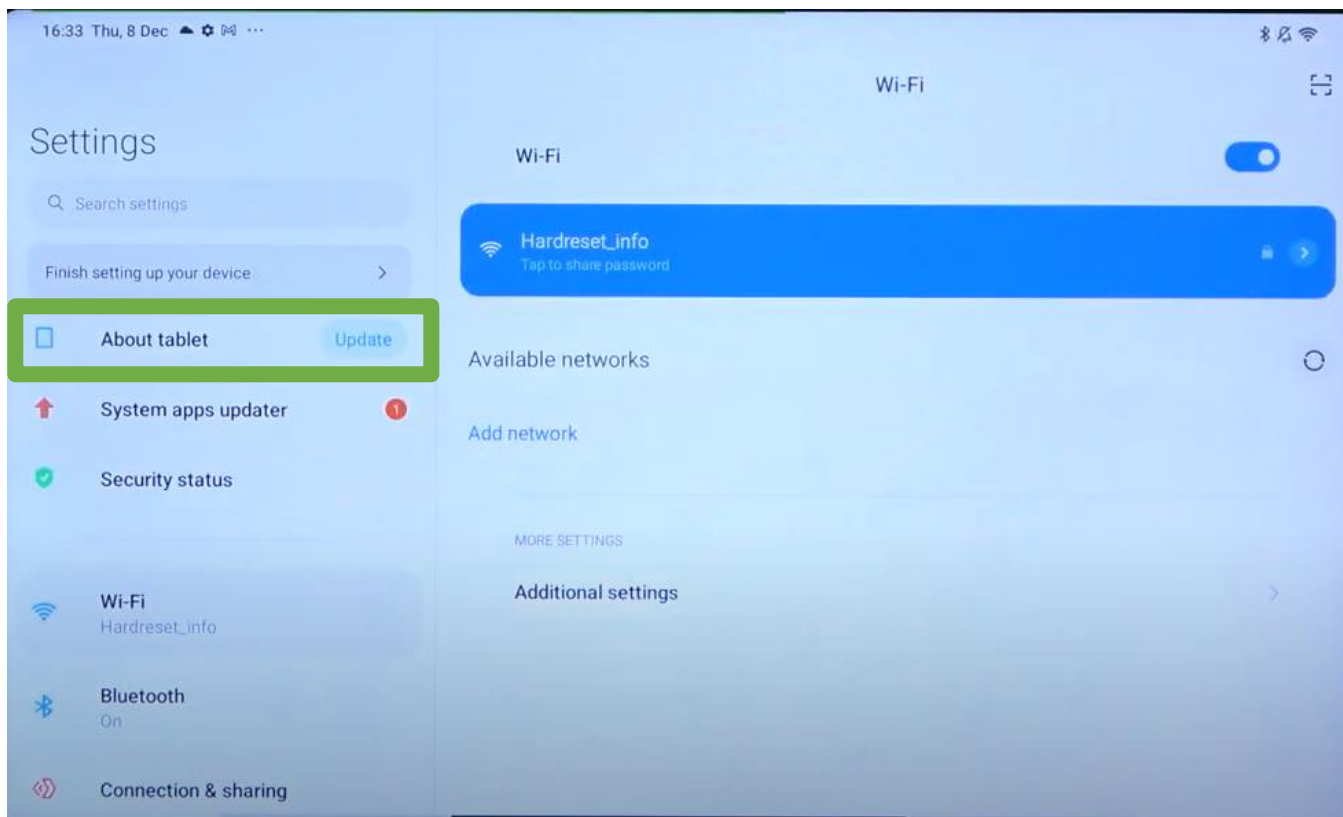

Serijsko številko lahko najdete v sami napravi po naslednjih navodilih: Nastavitve - O tablici - Vse specifikacije - Stanje - Model - Serijska številka.